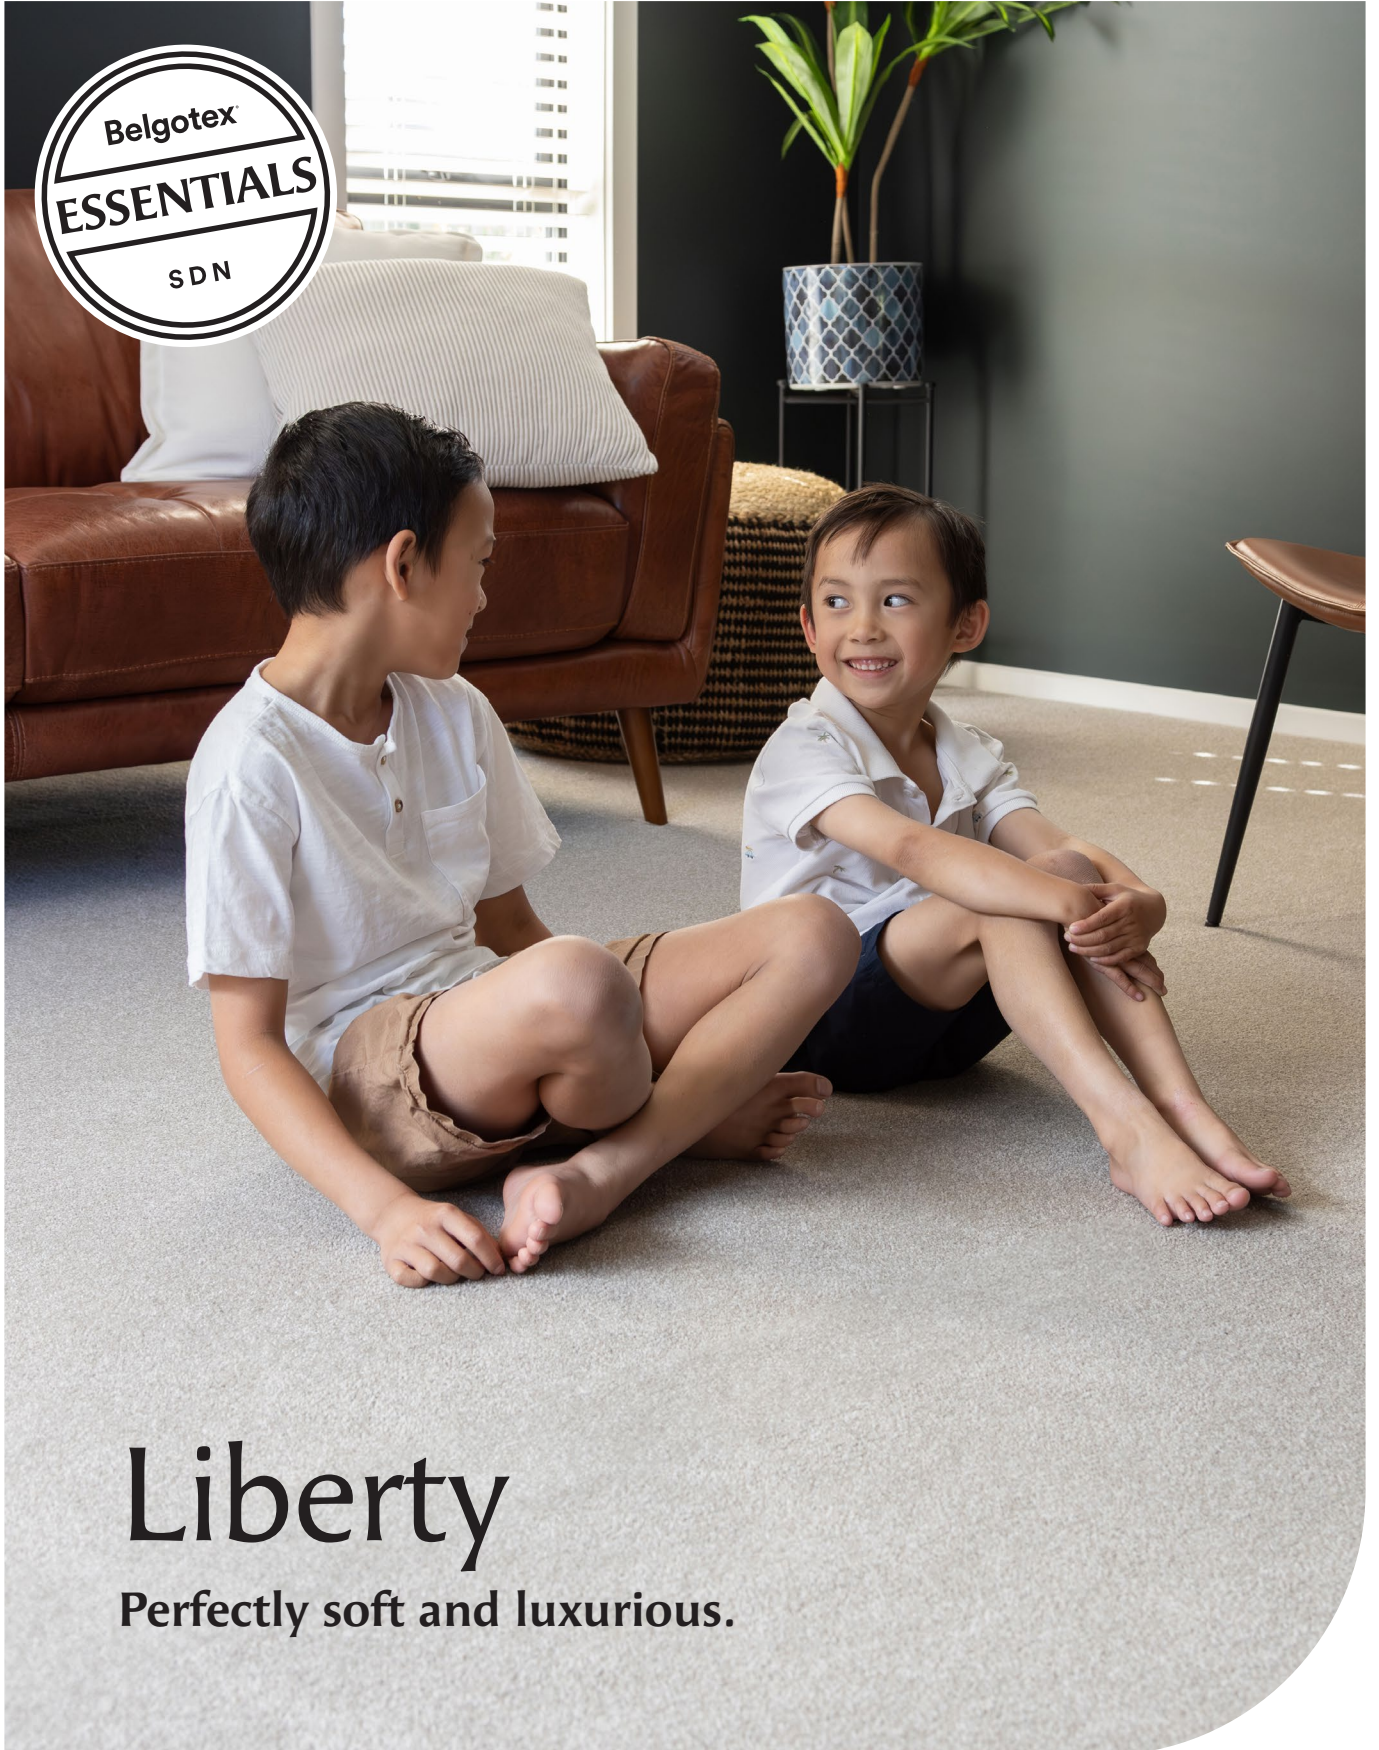

# Belgotex®

A world  
of perfect  
choices\_

## Liberty

Perfectly soft and luxurious.

LIBERTY | IRON

Colours shown may vary slightly from the actual product and should be used as a guide only.

<b>SOLUTION DYED NYLON</b>		<b>YARN WEIGHT</b> 900g/m <sup>2</sup> / 26.5oz/yd <sup>2</sup>
<b>PILE HEIGHT</b> 7.5mm	<b>TOTAL THICKNESS</b> 9.5mm	
<b>WIDTH</b> 3.66m Wide	<b>EXTRA HEAVY DUTY RESIDENTIAL LIGHT COMMERCIAL</b>	