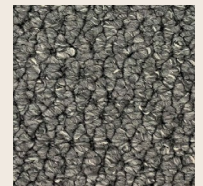

# Mamurah

Introduce texture into your home with Mamurah, a luxurious scroll loop pile carpet which gives a soft, natural look and is available in a range of earthy, neutral colours.

**STAIN resistant**

**FADE resistant**

TERRA

SANDY

DUNE

PEBBLE

SHELL

SHORE

BREEZE

FLOW

WAVE

**TEXTURED SOLUTION DYED NYLON**

**YARN WEIGHT**  
1290g/m<sup>2</sup> / 38oz/yd<sup>2</sup>

**PILE HEIGHT** 9.0mm

**TOTAL THICKNESS** 11.0mm

**WIDTH**  
4.0m Wide

**EXTRA HEAVY DUTY RESIDENTIAL**  
**HEAVY DUTY COMMERCIAL**