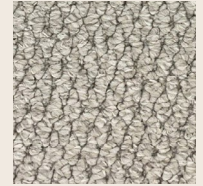

## Mamurah

The perfect backdrop  
for life's moments.

MAMURAH | PEBBLE

Colours shown may vary slightly from the actual product and should be used as a guide only.

# Mamurah

Introduce texture into your home with Mamurah, a luxurious scroll loop pile carpet which gives a soft, natural look and is available in a range of earthy, neutral colours.

**STAIN resistant**

**FADE resistant**

TERRA

SANDY

DUNE

PEBBLE

SHELL

SHORE

BREEZE

FLOW