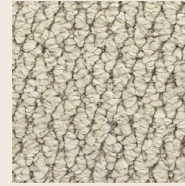

## Mamurah

The perfect backdrop  
for life's moments.

MAMURAH | PEBBLE

Colours shown may vary slightly from the actual product and should be used as a guide only.

# Mamurah

Introduce texture into your home with Mamurah, a luxurious scroll loop pile carpet which gives a soft, natural look and is available in a range of earthy, neutral colours.

**STAIN resistant**

**FADE resistant**

TERRA

SANDY

DUNE

PEBBLE

SHELL

SHORE

BREEZE

FLOW