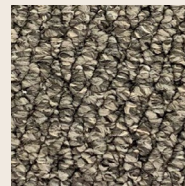

# Mamurah

Introduce texture into your home with Mamurah, a luxurious scroll loop pile carpet which gives a soft, natural look and is available in a range of earthy, neutral colours.

**STAIN resistant**

**FADE resistant**

TERRA

SANDY

DUNE

PEBBLE

SHELL

SHORE

BREEZE

FLOW

WAVE

**TEXTURED SOLUTION DYED NYLON**

**YARN WEIGHT**  
1290g/m<sup>2</sup> / 38oz/yd<sup>2</sup>

**PILE HEIGHT** 9.0mm

**TOTAL THICKNESS** 11.0mm

**WIDTH**  
4.0m Wide

**EXTRA HEAVY DUTY RESIDENTIAL**  
**HEAVY DUTY COMMERCIAL**